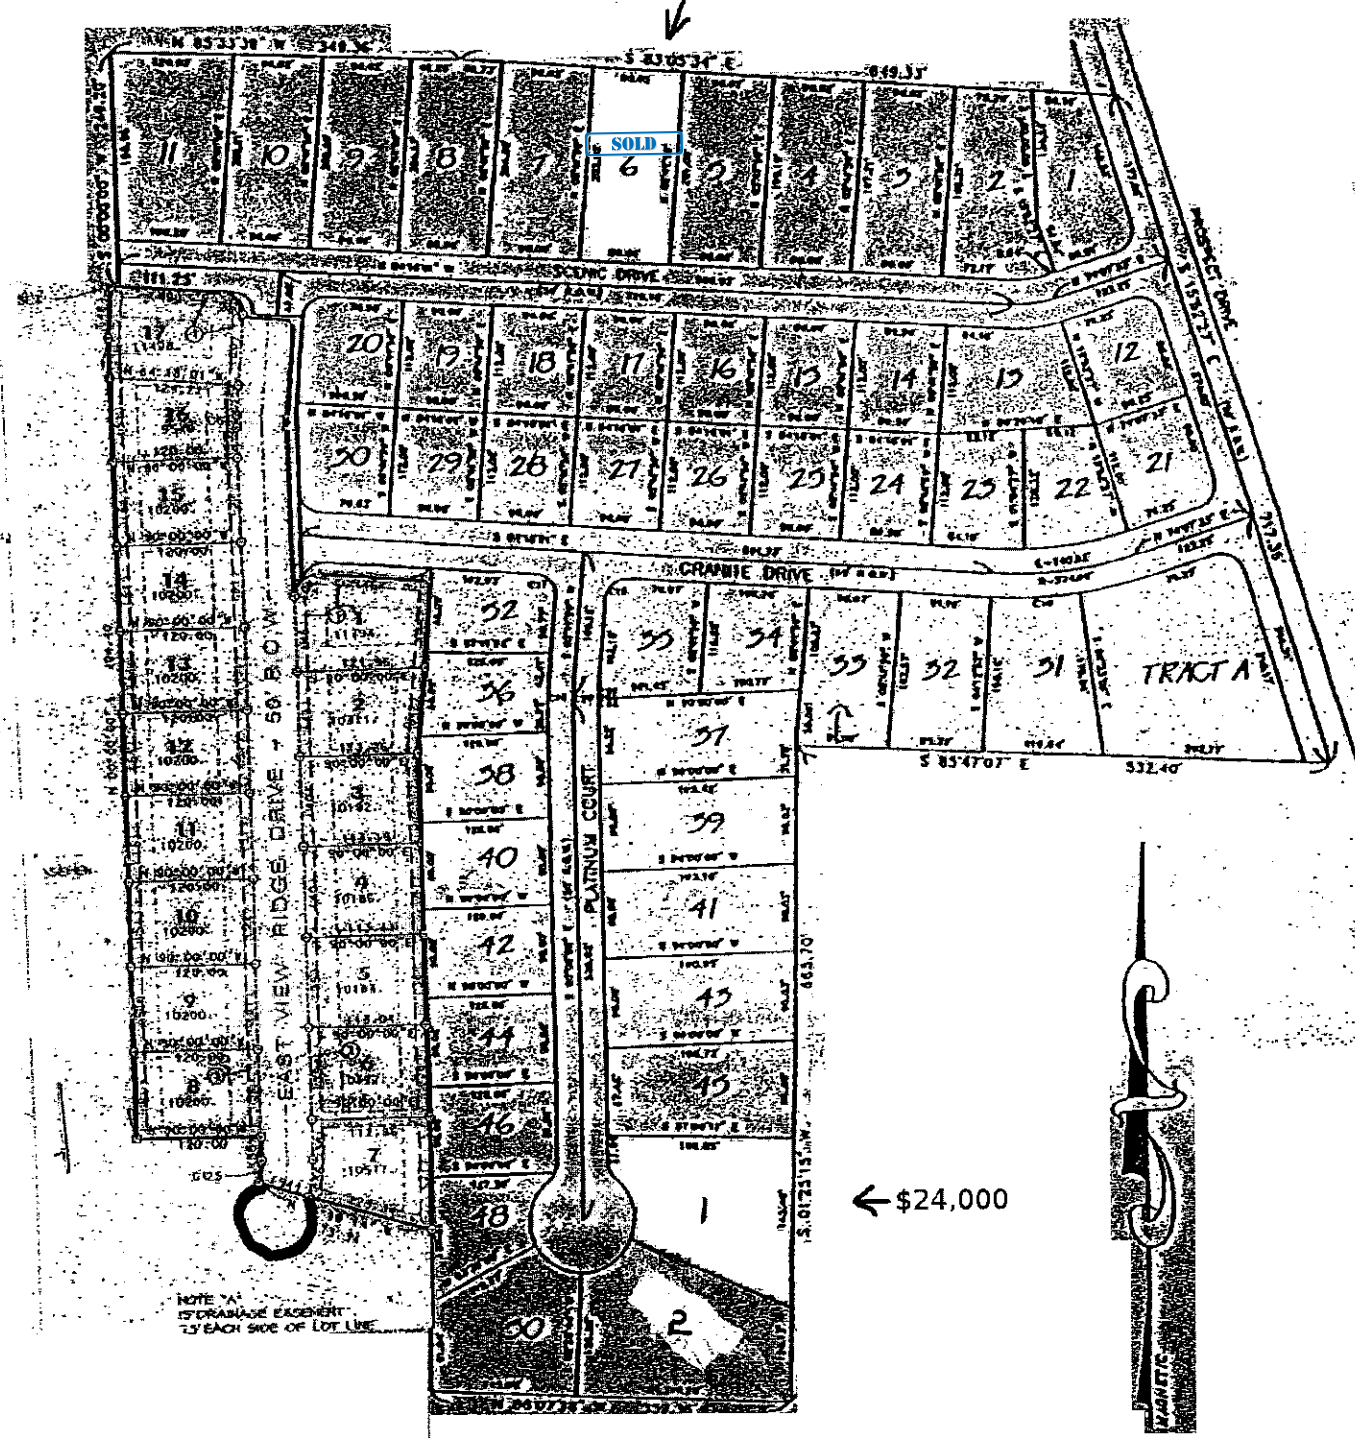

ASHLAND COURT PHASE 19

ONLY TWO LOTS LEFT!

\$18,900

NOTE: 1/2" DRAINAGE EASEMENT TO EACH SIDE OF LOT LINE.

ONLY TWO LOTS LEFT!